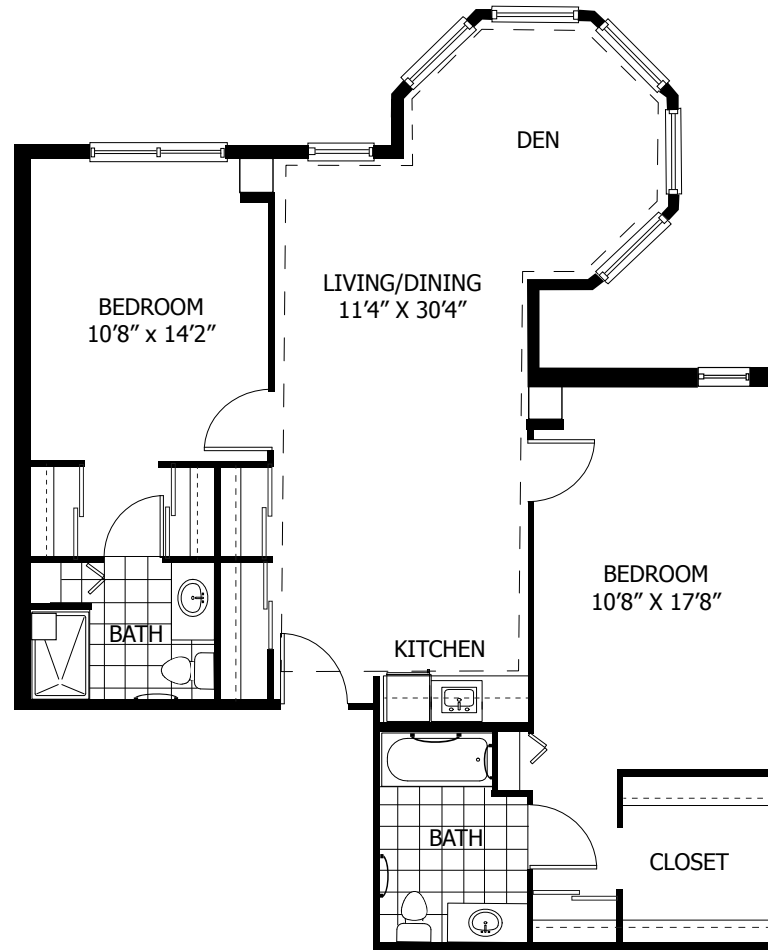

**SPRUCE**  
1 Bedroom, 1 Bath  
657 Square feet

Dimensions are approximate and subject to variations due to final engineering and location within the building.  
Each residence is unique and kitchens are renovated to the specification of the new resident.

**RED BUD**  
1 Bedroom, 1 Bath, Den  
742 Square feet

Dimensions are approximate and subject to variations due to final engineering and location within the building.  
Each residence is unique and kitchens are renovated to the specification of the new resident.

**ASPEN**  
1 Bedroom, 1 Bath, Den  
803 Square feet

Dimensions are approximate and subject to variations due to final engineering and location within the building.  
Each residence is unique and kitchens are renovated to the specification of the new resident.

**CHESTNUT**  
2 Bedroom, 2 Bath, Den  
1,085 Square feet

Dimensions are approximate and subject to variations due to final engineering and location within the building.  
Each residence is unique and kitchens are renovated to the specification of the new resident.