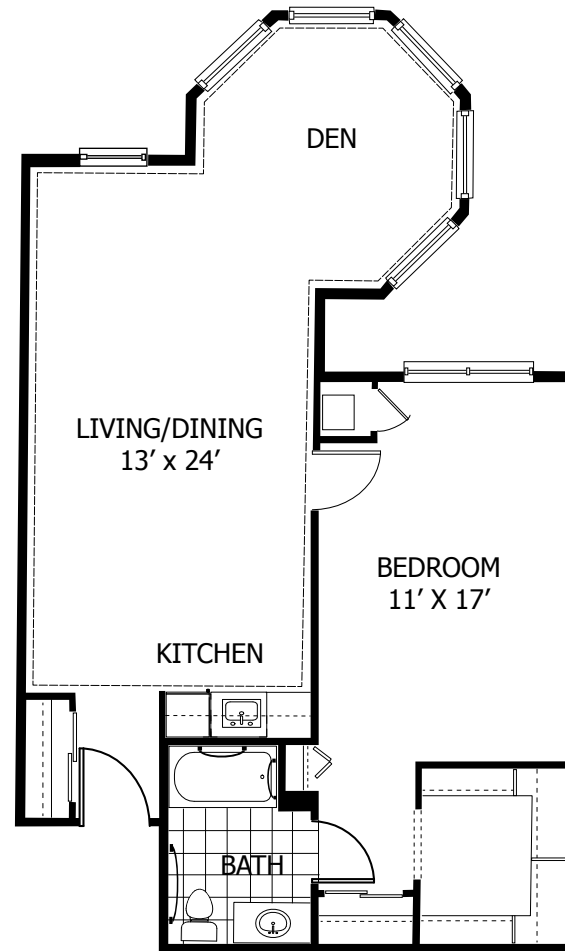

**SPRUCE**  
1 Bedroom, 1 Bath  
657 Square feet

Dimensions are approximate and subject to variations due to final engineering and location within the building.  
Each residence is unique and kitchens are renovated to the specification of the new resident.

**RED BUD**  
1 Bedroom, 1 Bath, Den  
742 Square feet

Dimensions are approximate and subject to variations due to final engineering and location within the building.  
Each residence is unique and kitchens are renovated to the specification of the new resident.

**ASPEN**  
1 Bedroom, 1 Bath, Den  
803 Square feet

Dimensions are approximate and subject to variations due to final engineering and location within the building.  
Each residence is unique and kitchens are renovated to the specification of the new resident.

**CHESTNUT**  
2 Bedroom, 2 Bath, Den  
1,085 Square feet

Dimensions are approximate and subject to variations due to final engineering and location within the building.  
Each residence is unique and kitchens are renovated to the specification of the new resident.