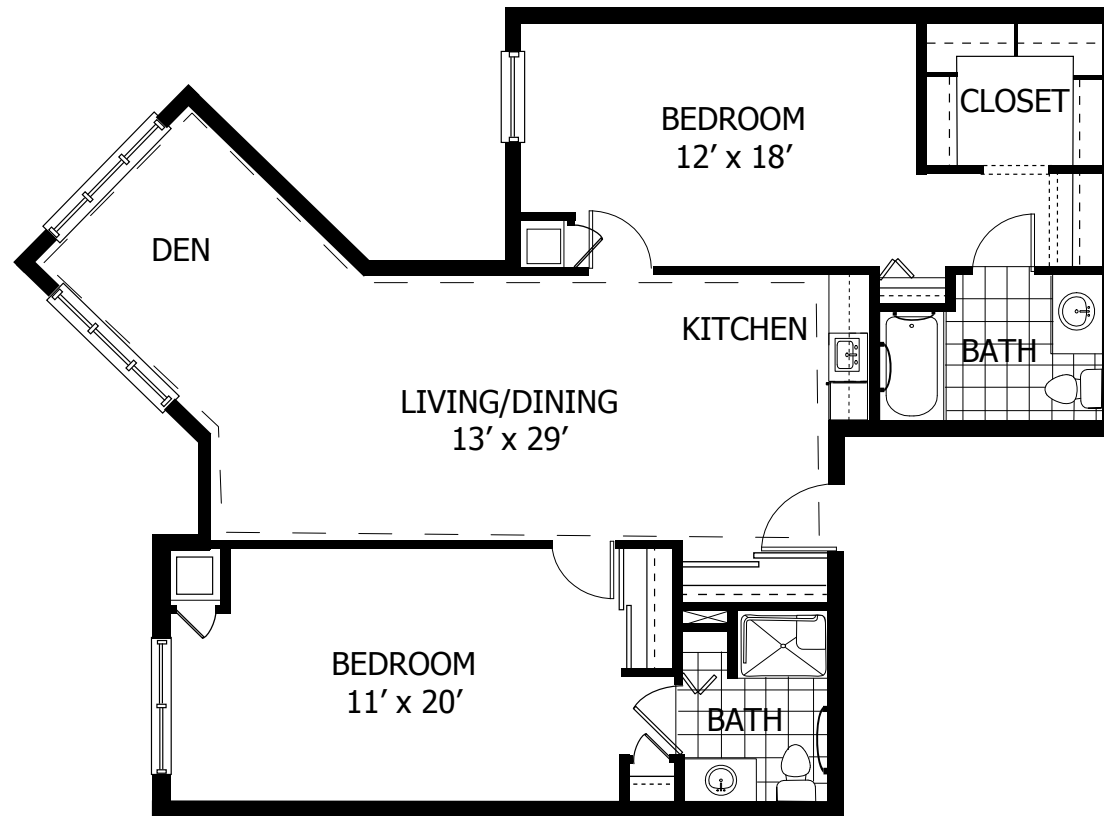

**SPRUCE**  
1 Bedroom, 1 Bath  
657 Square feet

Dimensions are approximate and subject to variations due to final engineering and location within the building.  
Each residence is unique and kitchens are renovated to the specification of the new resident.

**RED BUD**  
1 Bedroom, 1 Bath, Den  
742 Square feet

Dimensions are approximate and subject to variations due to final engineering and location within the building.  
Each residence is unique and kitchens are renovated to the specification of the new resident.

**ASPEN**  
1 Bedroom, 1 Bath, Den  
803 Square feet

Dimensions are approximate and subject to variations due to final engineering and location within the building.  
Each residence is unique and kitchens are renovated to the specification of the new resident.

**CHESTNUT**  
2 Bedroom, 2 Bath, Den  
1,085 Square feet

Dimensions are approximate and subject to variations due to final engineering and location within the building.  
Each residence is unique and kitchens are renovated to the specification of the new resident.