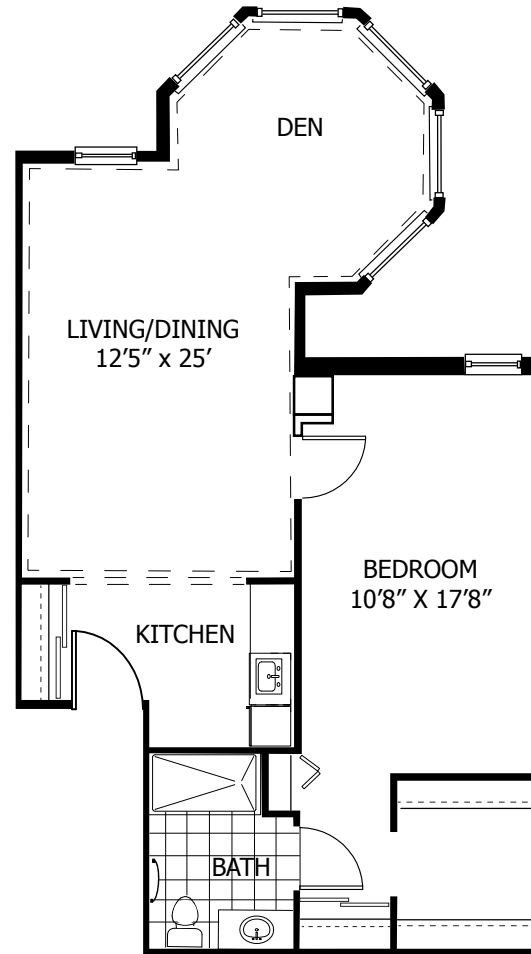

SPRUCE
1 Bedroom, 1 Bath
657 Square feet

Dimensions are approximate and subject to variations due to final engineering and location within the building.
Each residence is unique and kitchens are renovated to the specification of the new resident.

RED BUD
1 Bedroom, 1 Bath, Den
742 Square feet

Dimensions are approximate and subject to variations due to final engineering and location within the building.
Each residence is unique and kitchens are renovated to the specification of the new resident.

ASPEN
1 Bedroom, 1 Bath, Den
803 Square feet

Dimensions are approximate and subject to variations due to final engineering and location within the building.
Each residence is unique and kitchens are renovated to the specification of the new resident.

CHESTNUT
2 Bedroom, 2 Bath, Den
1,085 Square feet

Dimensions are approximate and subject to variations due to final engineering and location within the building.
Each residence is unique and kitchens are renovated to the specification of the new resident.