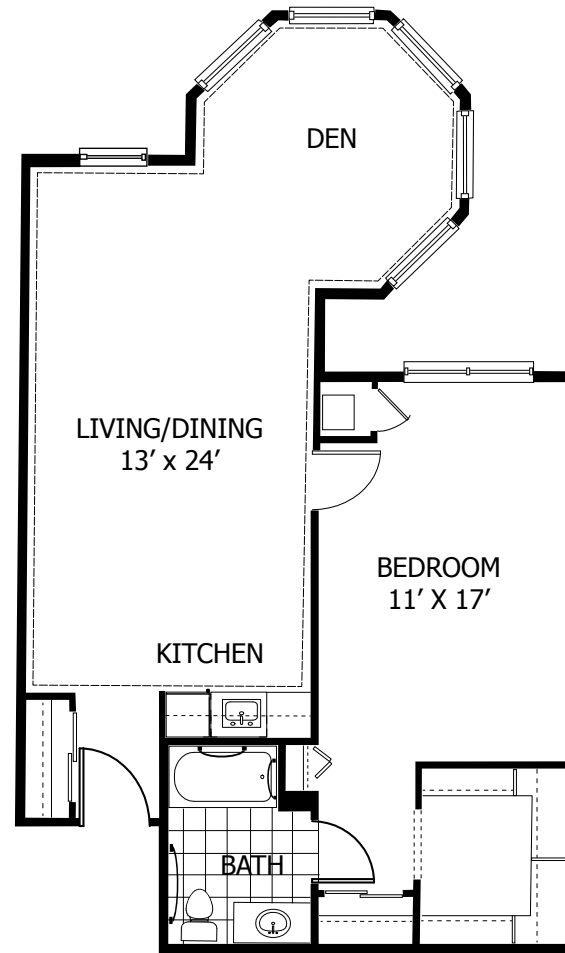

SPRUCE
1 Bedroom, 1 Bath
657 Square feet

Dimensions are approximate and subject to variations due to final engineering and location within the building.
Each residence is unique and kitchens are renovated to the specification of the new resident.

RED BUD
1 Bedroom, 1 Bath, Den
742 Square feet

Dimensions are approximate and subject to variations due to final engineering and location within the building.
Each residence is unique and kitchens are renovated to the specification of the new resident.

ASPEN
1 Bedroom, 1 Bath, Den
803 Square feet

Dimensions are approximate and subject to variations due to final engineering and location within the building.
Each residence is unique and kitchens are renovated to the specification of the new resident.

CHESTNUT
2 Bedroom, 2 Bath, Den
1,085 Square feet

Dimensions are approximate and subject to variations due to final engineering and location within the building.
Each residence is unique and kitchens are renovated to the specification of the new resident.