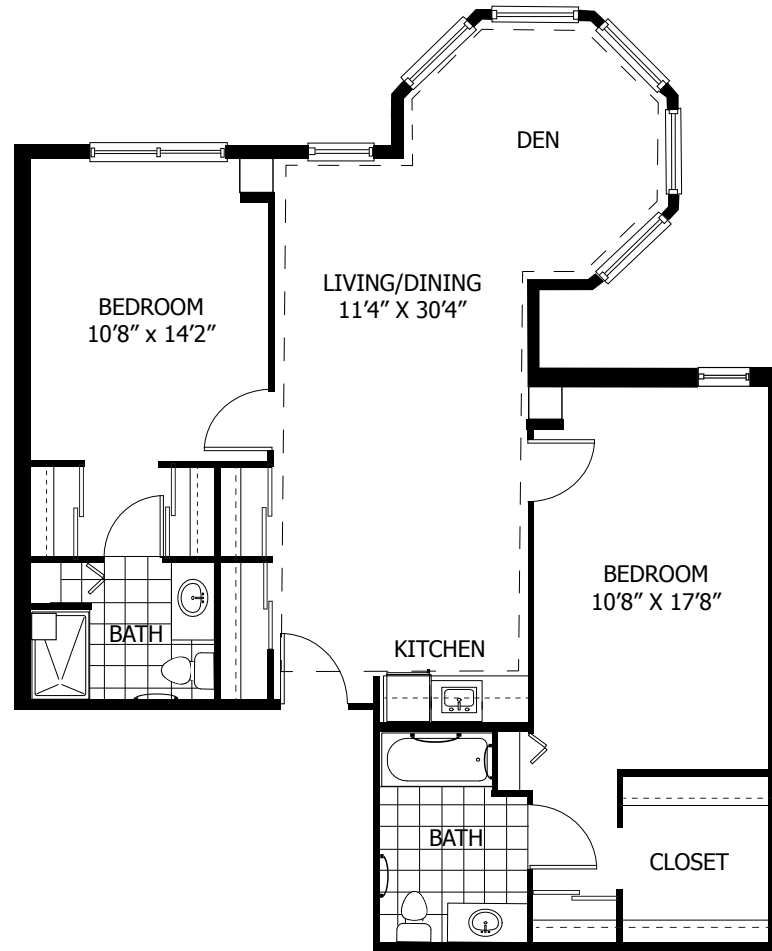

SPRUCE
1 Bedroom, 1 Bath
657 Square feet

Dimensions are approximate and subject to variations due to final engineering and location within the building.
Each residence is unique and kitchens are renovated to the specification of the new resident.

RED BUD
1 Bedroom, 1 Bath, Den
742 Square feet

Dimensions are approximate and subject to variations due to final engineering and location within the building.
Each residence is unique and kitchens are renovated to the specification of the new resident.

ASPEN
1 Bedroom, 1 Bath, Den
803 Square feet

Dimensions are approximate and subject to variations due to final engineering and location within the building.
Each residence is unique and kitchens are renovated to the specification of the new resident.

CHESTNUT
2 Bedroom, 2 Bath, Den
1,085 Square feet

Dimensions are approximate and subject to variations due to final engineering and location within the building.
Each residence is unique and kitchens are renovated to the specification of the new resident.