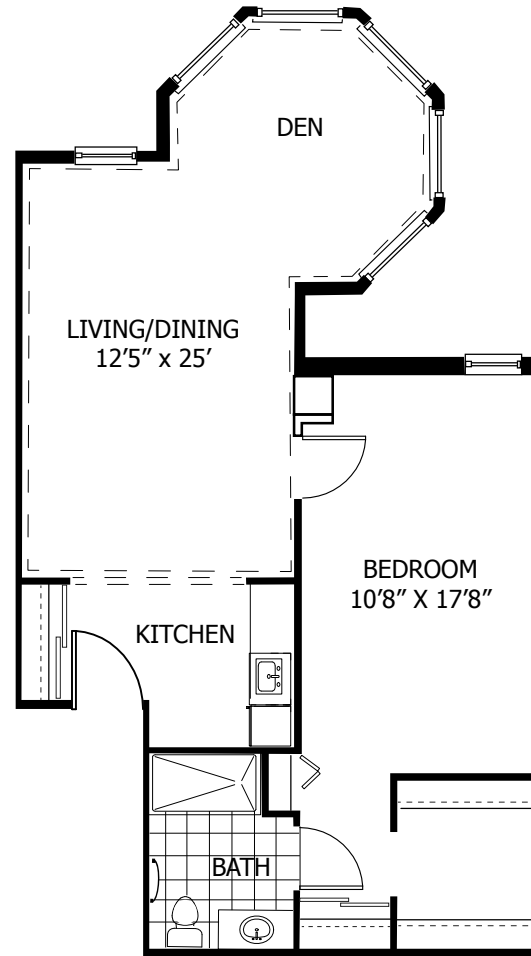

**SPRUCE**  
1 Bedroom, 1 Bath  
657 Square feet

Dimensions are approximate and subject to variations due to final engineering and location within the building.  
Each residence is unique and kitchens are renovated to the specification of the new resident.

**RED BUD**  
1 Bedroom, 1 Bath, Den  
742 Square feet

Dimensions are approximate and subject to variations due to final engineering and location within the building.  
Each residence is unique and kitchens are renovated to the specification of the new resident.

**ASPEN**  
1 Bedroom, 1 Bath, Den  
803 Square feet

Dimensions are approximate and subject to variations due to final engineering and location within the building.  
Each residence is unique and kitchens are renovated to the specification of the new resident.

**CHESTNUT**  
2 Bedroom, 2 Bath, Den  
1,085 Square feet

Dimensions are approximate and subject to variations due to final engineering and location within the building.  
Each residence is unique and kitchens are renovated to the specification of the new resident.