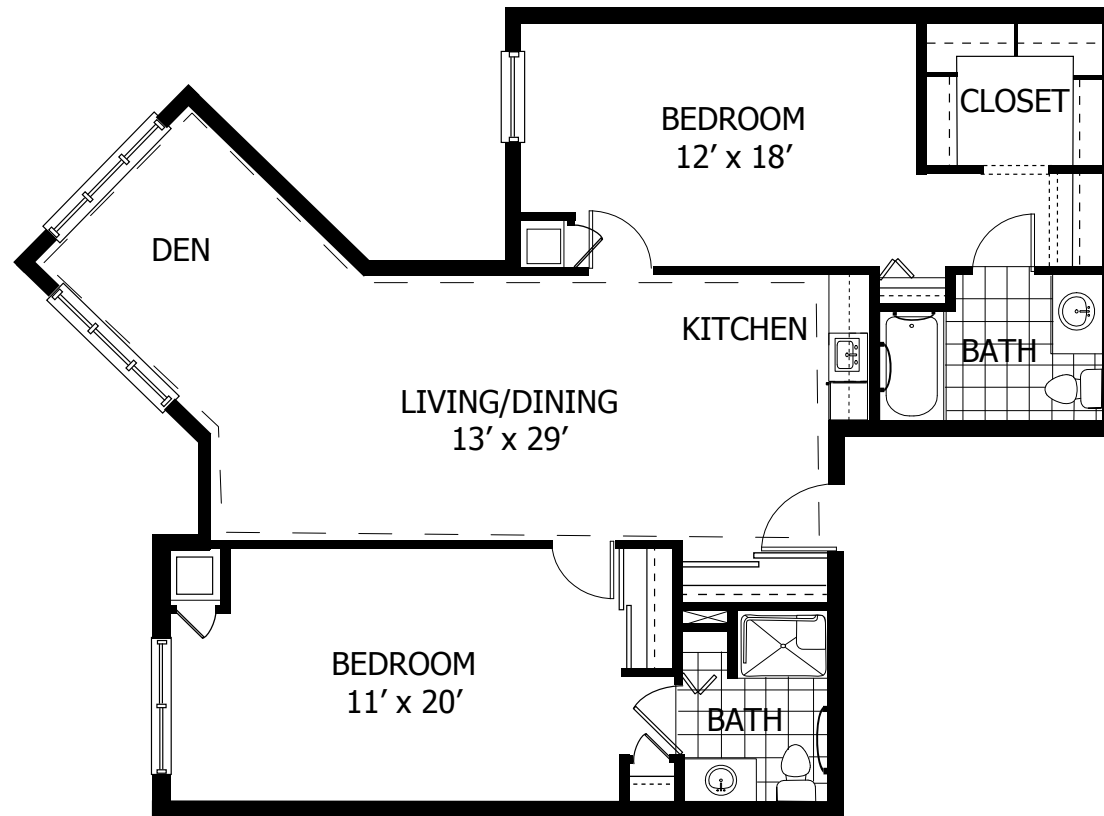

SPRUCE
1 Bedroom, 1 Bath
657 Square feet

Dimensions are approximate and subject to variations due to final engineering and location within the building.
Each residence is unique and kitchens are renovated to the specification of the new resident.

RED BUD
1 Bedroom, 1 Bath, Den
742 Square feet

Dimensions are approximate and subject to variations due to final engineering and location within the building.
Each residence is unique and kitchens are renovated to the specification of the new resident.

ASPEN
1 Bedroom, 1 Bath, Den
803 Square feet

Dimensions are approximate and subject to variations due to final engineering and location within the building.
Each residence is unique and kitchens are renovated to the specification of the new resident.

CHESTNUT
2 Bedroom, 2 Bath, Den
1,085 Square feet

Dimensions are approximate and subject to variations due to final engineering and location within the building.
Each residence is unique and kitchens are renovated to the specification of the new resident.